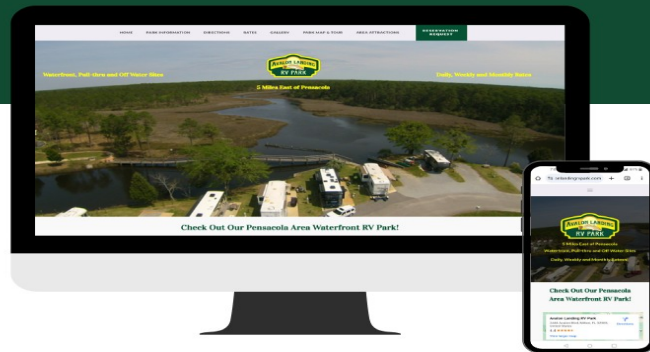

Check Out Our New Website Launch

Avalon Landing RV Park Launches New Website for Easier Planning

November 17, 2023

November 17, 2023 - PRESSADVANTAGE -

Pensacola, FL. - Avalon Landing RV Park, a locally owned and operated Pensacola RV Park, is proud to announce the launch of its new website. The team at Avalon Landing has been working hard behind the scenes to create a user-friendly and informative site to help customers plan their next RV adventure. The new website, which went live in September 2023, features updated photos and new content to make planning a visit to the park easier than ever.

The new website features a modern design and easy-to-navigate layout. Customers can easily find information about the park, including amenities, rates, and policies. The local RV park wants its guests to have all the information they need to make the most of their stay. That's why the new site includes a detailed list and descriptions of all the on-site amenities, from full hook-up sites to laundry facilities and more.

In addition to providing a comfortable and convenient place to camp, the RV park also wants to help its campers explore the beautiful surroundings. The new website features a section on local attractions, including beaches, parks, and historic sites. Including links to nearby activities such as fishing charters and golf courses. This helps visitors plan their trip with ease and be ready to explore the beautiful beaches along the Gulf Coast and more.