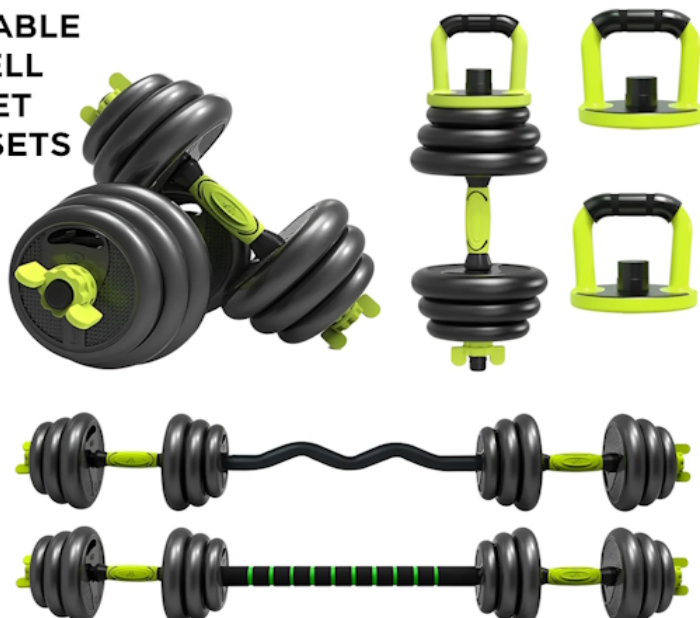

**STRONGWAY™ ADJUSTABLE  
6 IN 1 DUMBBELL BARBELL  
KETTLEBELL PUSH UP SET  
20KG, 30KG AND 40KG SETS**

Strongway Gym Supplies, a leading supplier of high-quality fitness equipment, today announced the launch of its innovative Strongway Adjustable 6-in-1 Kettlebell Dumbbell Barbell Push-Up Set. Available in 20kg, 30kg, and 40kg sets, this first-of-its-kind product combines six different pieces of exercise equipment into one compact, adjustable unit, allowing users to get a full-body workout with minimal equipment and space required. This versatile equipment offers a comprehensive solution for fitness enthusiasts looking to elevate their workout routines at home, outdoors, or on the go.

To view the versatile adjustable equipment that combines kettlebell, dumbbell, barbell and push-up stand into one space-saving unit, visit: <https://strongway.link/adjustable-kettlebells>.

Enthusiasts of this innovative equipment set have the option of another model which can be viewed here: <https://strongway.link/adjustable-kettlebell-set>.

The Strongway 6-in-1 set functions as an adjustable kettlebell, dumbbell, straight barbell, curl barbell, and push-up stand, making it ideal for performing a wide variety of strength training exercises targeting all major muscle groups. By simply reconfiguring the weight plates and connector rods, users can seamlessly switch between different equipment setups for diverse workout routines.