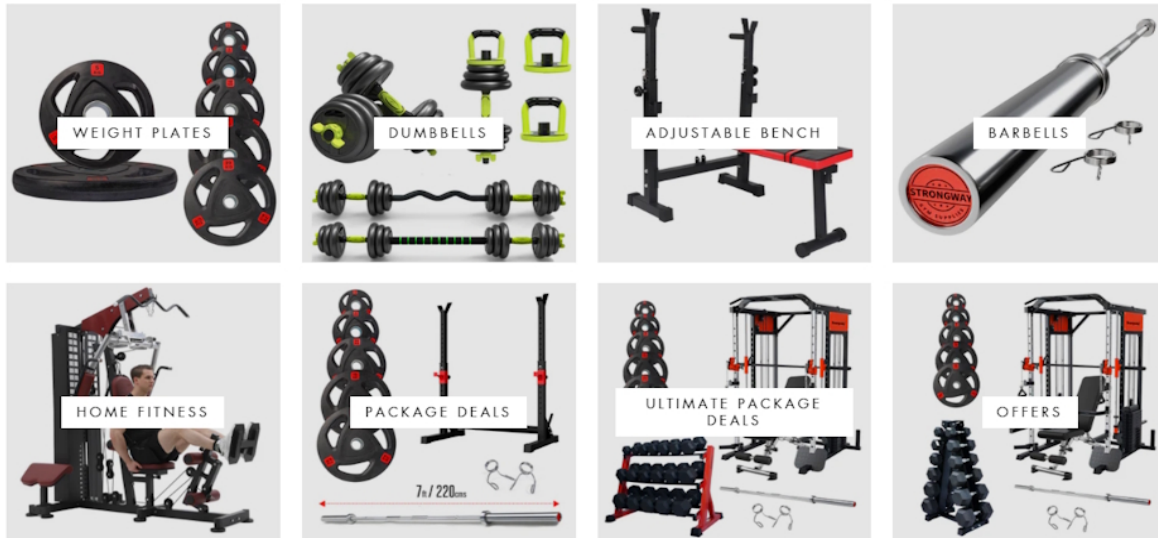

Affordable Gym Equipment

Home Gym Setup Essentials from Strong Gym Supplies Feature Top Equipment and Gear for Every Fitness Level

April 21, 2025

Coventry, UK - April 21, 2025 - PRESSADVANTAGE -

As more people across the UK continue to embrace the convenience and privacy of working out at home, Strongway Gym Supplies has emerged as a go-to source for top-quality fitness equipment and gear tailored to suit all levels of ability. With a growing range of products designed to help fitness seekers create the perfect home gym setup, Strongway offers something for everyone?whether one is new to exercise or an experienced lifter.

Strongway Gym Supplies is quickly becoming a household name in the British fitness community. The company has built a strong reputation for providing premium-grade home fitness solutions at more affordable prices to be competitive. From adjustable dumbbells and kettlebells to power racks, resistance bands, and multi-functional benches, Strongway?s collection of equipment and gear is curated with versatility and durability in mind. The aim is to help individuals achieve a comprehensive and results-driven workout experience in the comfort of their own home.

For those building their first home gym setup, Strongway recommends starting with a core set of versatile pieces that can be expanded over time. A simple combination of a weight bench, adjustable dumbbells, and a set of resistance bands can be enough to begin a structured training routine. As progress continues, customers can add more specialised equipment such as squat stands and cable systems.