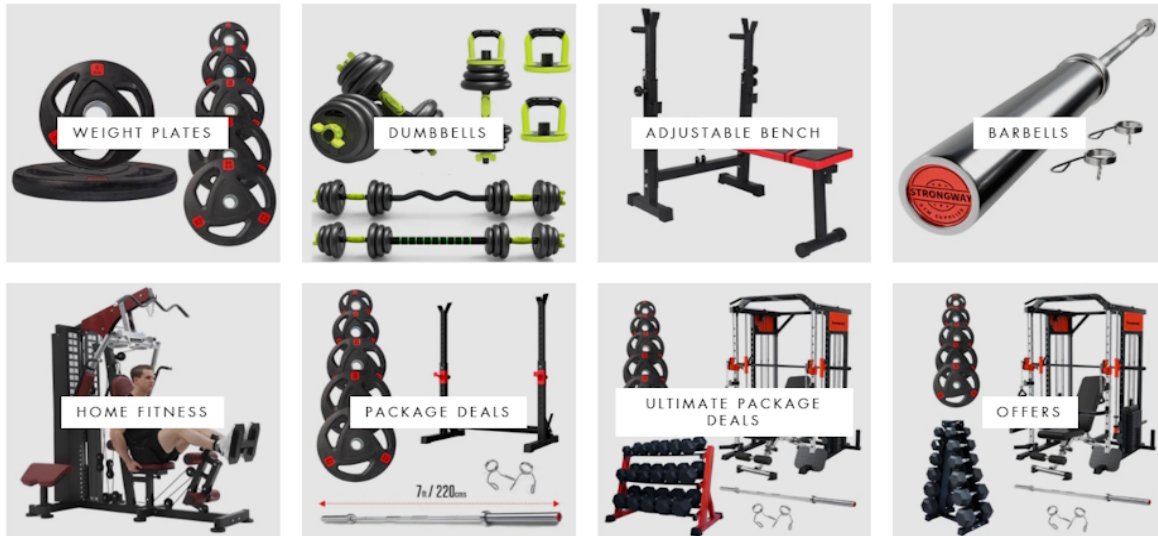

# Affordable Gym Equipment

Strongway Gym Supplies is quickly becoming a household name in the British fitness community. The company has built a strong reputation for providing premium-grade home fitness solutions at more affordable prices to be competitive. From adjustable dumbbells and kettlebells to power racks, resistance bands, and multi-functional benches, Strongway?s collection of equipment and gear is curated with versatility and durability in mind. The aim is to help individuals achieve a comprehensive and results-driven workout experience in the comfort of their own home.

For those building their first home gym setup, Strongway recommends starting with a core set of versatile pieces that can be expanded over time. A simple combination of a weight bench, adjustable dumbbells, and a set of resistance bands can be enough to begin a structured training routine. As progress continues, customers can add more specialised equipment such as squat stands and cable systems.