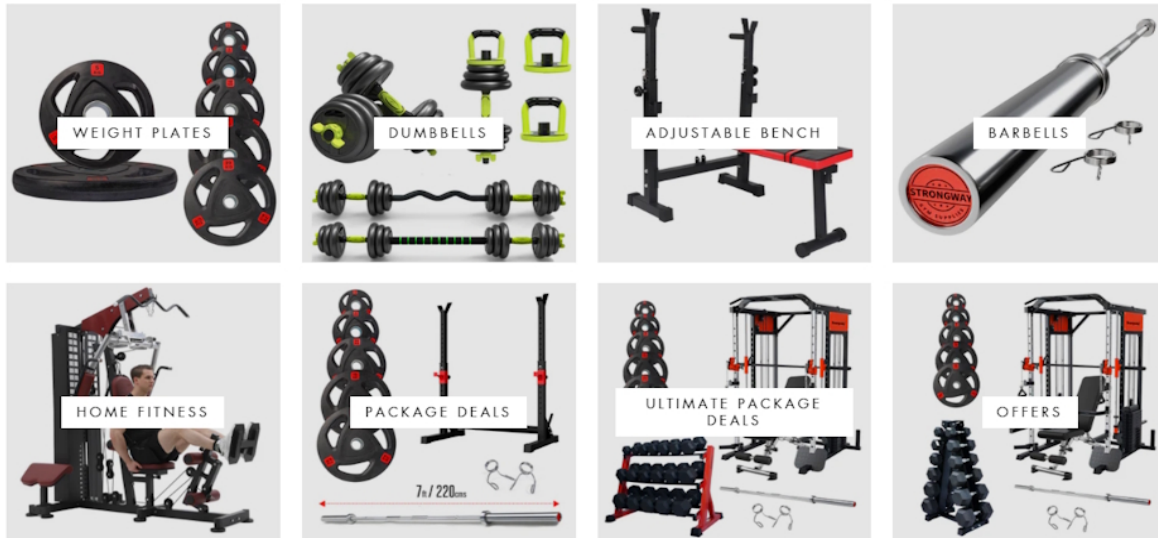

Affordable Gym Equipment

Home Gym Setup Essentials from Strong Gym Supplies Feature Top Equipment and Gear for Every Fitness Level

April 21, 2025

Coventry, UK - April 21, 2025 -

As more people across the UK continue to embrace the convenience and privacy of working out at home, Strongway Gym Supplies has emerged as a go-to source for top-quality fitness equipment and gear tailored to suit all levels of ability. With a growing range of products designed to help fitness seekers create the perfect home gym setup, Strongway offers something for everyone?whether one is new to exercise or an experienced lifter.

Strongway Gym Supplies is quickly becoming a household name in the British fitness community. The company has built a strong reputation for providing premium-grade home fitness solutions at more affordable prices to be competitive. From adjustable dumbbells and kettlebells to power racks, resistance bands, and multi-functional benches, Strongway?s collection of equipment and gear is curated with versatility and durability in mind. The aim is to help individuals achieve a comprehensive and results-driven workout experience in the comfort of their own home.

For those building their first home gym setup, Strongway recommends starting with a core set of versatile pieces that can be expanded over time. A simple combination of a weight bench, adjustable dumbbells, and a set of resistance bands can be enough to begin a structured training routine. As progress continues, customers can add more specialised equipment such as squat stands and cable systems.